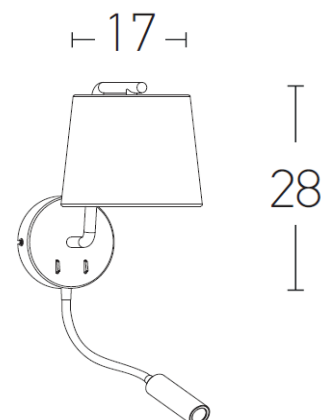

Hotel Lighting

H-57 | Wall lamp

Bulb/Build in led:	1xE27 MAX 40W-3W LED, 3000K, 80 Lumen/W
Voltage:	220-240V
Operating Frequency:	50/60HZ
IP:	IP20
Class:	I
Color:	Black Matt
Material:	Metal-Aluminium-fabric Shade
Shade:	17cm x 14,5cm
Diameter:	Stick: 2.8cm x 36cm/Base: 12cm
Special Feature:	2xSwitch On/Off
Net Weight:	1.5Kg

Description

Wall light with Build in Led made by Metal & Opal in Gold Matt finish.

G9
LAMP

5213007835949

PRODUCT DATA SHEET