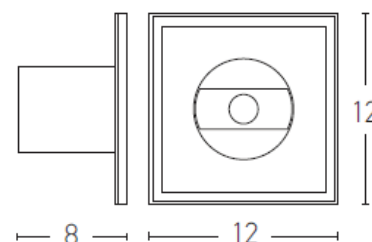

### H-46 | Wall lamp

Build in Led :	3W LED, 3000K, 80Lumen/W
Voltage:	220-240V
Operating Frequency:	50/60HZ
IP:	IP20
Class:	I
Color:	Black Matt
Material:	Aluminium
Height:	12cm
Width:	8cm
Length:	12cm
Cutting Hole:	7.5cm
Special Feature:	Recessed / Switch: On/Off
Net Weight:	0.35 Kg